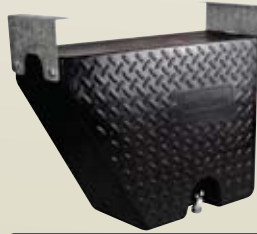

25L Handwash Water Tank

Length: 580mm
Width: 210mm
Height: 420mm
FBOX401.2550

27L Underbody Water Tank

Length: 440mm
Width: 260mm
Height: 400mm
FBOX402.2705 \$247.50* (STD)
FBOX401.2700 \$550.00* (HD)

30L Checkerplate Underbody Water Tank