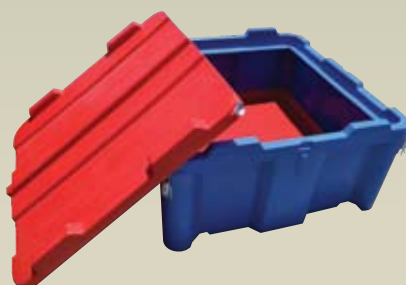

A5 Logbook Box

- Used for storage of documents on vehicles. Keeps logbooks, manuals and checklists safe in one place.
- Tough enough to install on your outdoor equipment.

A5 Logbook Box
Length: 335mm
Width: 70mm
Height: 203mm
FBOX805.0010

Mould-on Graphics

Your company logo could be on products for promotion and security identification. Graphics are indelibly marked onto the product.

YOUR LOGO HERE

Parts Bin

- A storage cube and pallet all-in-one!
- Two-way forkliftable
- Fit side-by-side in container
- Stackable with or without lid
- Lockable lid option
- Weatherproof
- Grey/blue standard, other colours by request
- Holds approximately 400L
- Box weight = 25kg
- False floor optional

Parts Bin
Length: 1,100mm
Width: 1,100mm
Height: 510mm
FMAM300.1010

Cabin-Box

- Interior storage for vehicle cabins
- Ideal for stowing gear behind seats

C500 Small Cabin Box
Length: 500mm
Width: 312mm
Height: 315mm
FBOX804.0177