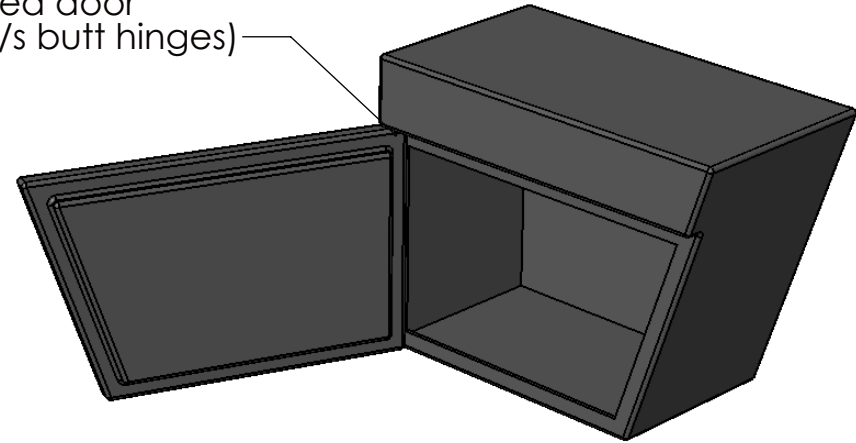

TOP

hinged door
(2x s/s butt hinges)

Left Hand Side and Right-Hand Side versions available.

FRONT

SIDE

Note: Dimensions may vary by plus or minus 2.5% due to the rotational moulding process