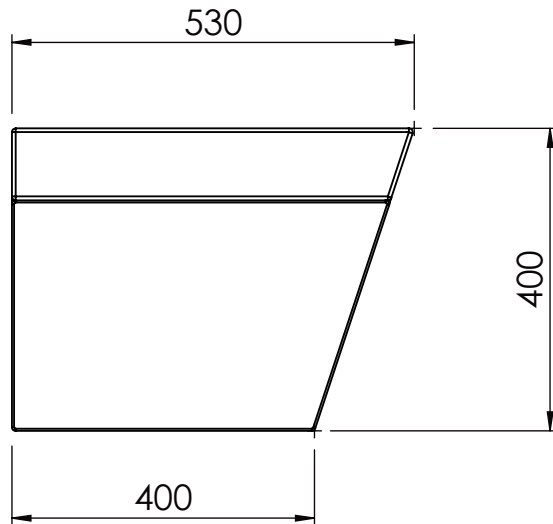

TOP

hinged door
(2x s/s butt hinges)

Left Hand Side and Right-Hand Side versions available.

FRONT

SIDE

Note: Dimensions may vary by plus or minus 2.5% due to the rotational moulding process