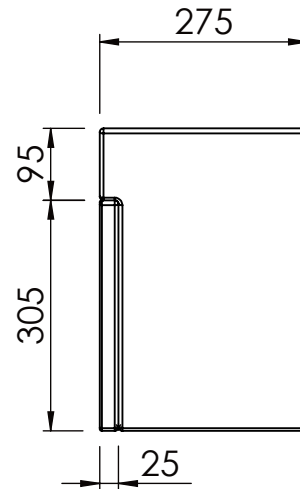

TOP

hinged door
(2x s/s butt hinges)

Left Hand Side and Right-Hand Side versions available.

FRONT

SIDE

Note: Dimensions may vary by plus or minus 2.5% due to the rotational moulding process